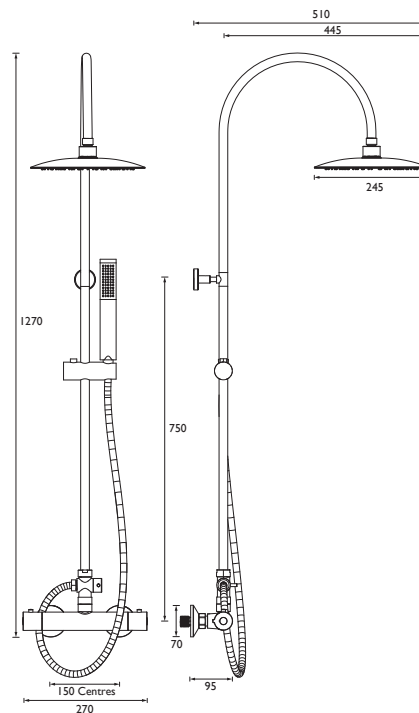

BUZ SHXDIVCTFF C COOLTOUCH Shower Range

Buzz Cool Touch Bar Shower Mixer
with Rigid Riser Kit Chrome

Features:

- Unique Cool Chrome technology ensures the bar valve stays cool to the touch while in use.
- Dual control - Flow and temperature are controlled separately giving accurate control of both.
- Factory set to a maximum of 38°C to eliminate the ability to select an unsafe temperature, can be adjusted up to a maximum of 46°C.
- Flow control handle incorporates an eco button to save water, this can be overridden by the user.
- Supplied with WMNT10 C fast fit connections.

Product Certifications:

For more products, visit our website:
<http://www.bristan.com>

Specification

Style:	Contemporary
Finish/Colour:	Chrome Plated
Main Construction Material:	Brass
No of Controls:	2
Shower Type:	Bar Shower
Shower Head Type:	Fixed Head and Handset
Valve/Cartridge Type:	Thermostatic Cartridge
Maximum Hot Water Supply Temperature °C:	65
Maximum Static Pressure: (bar)	10
Plumbing System Suitability:	Suitable for all plumbing systems, ideally balanced
Working Pressure Range:	Min: 0.5 bar, Max: 5 bar
Connection Inlet:	15mm Compression
Connection Outlet:	G 1/2"
Isolation Valve Included:	No
Check Valve Included:	No

Dimensions (measurements in mm)

Flow Rates (l/min)

System Pressure (bar)	0.5	1	2	3	5
Through Handset (mixed)	3	4.3	6	7.8	10

TECHNICAL
DATA
SHEET

BRISTAN
TAPS & SHOWERS

D2